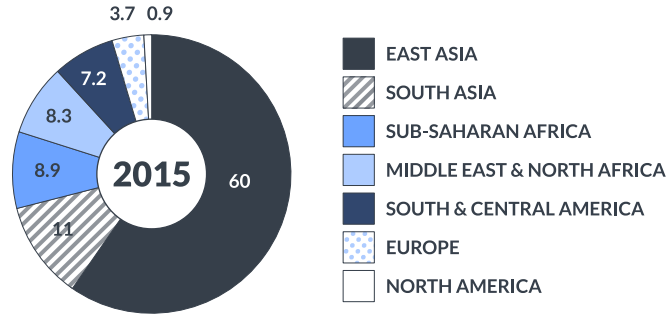

Process of brick-making

Cycle of snow formation

Life cycle of a nematode worm

GEOHERMAL POWER PLANT

*Steam spins the turbine

**Spinning turbine powers generator producing electricity

Mismanmanaged Plastic Waste Per Region, 2015