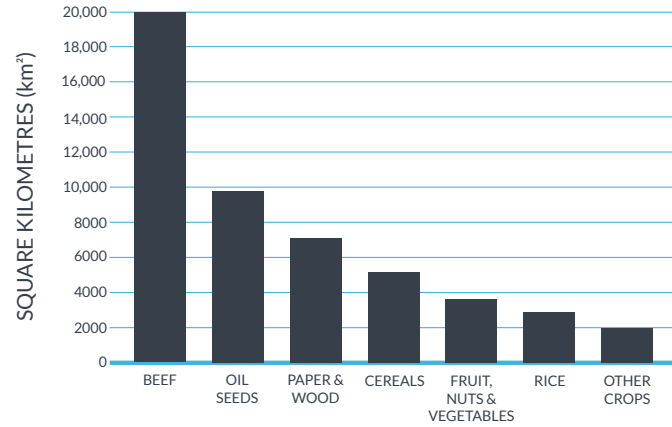

AVERAGE ANNUAL DEFORESTATION BY CAUSES (2005 to 2015)