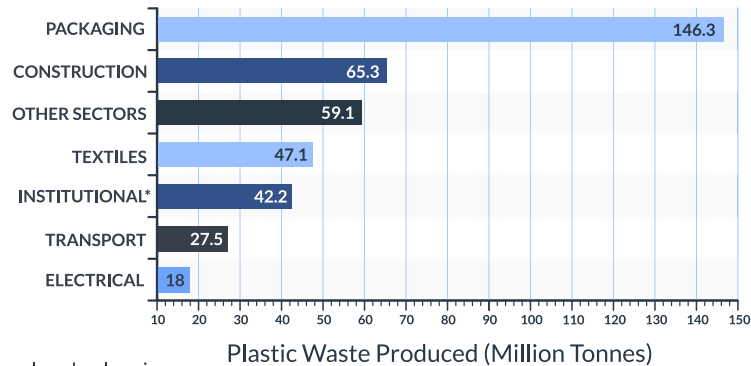

Global Plastic Waste Generation Per Industrial Sector (2015)

*Institutional = schools, prisons and other government buildings